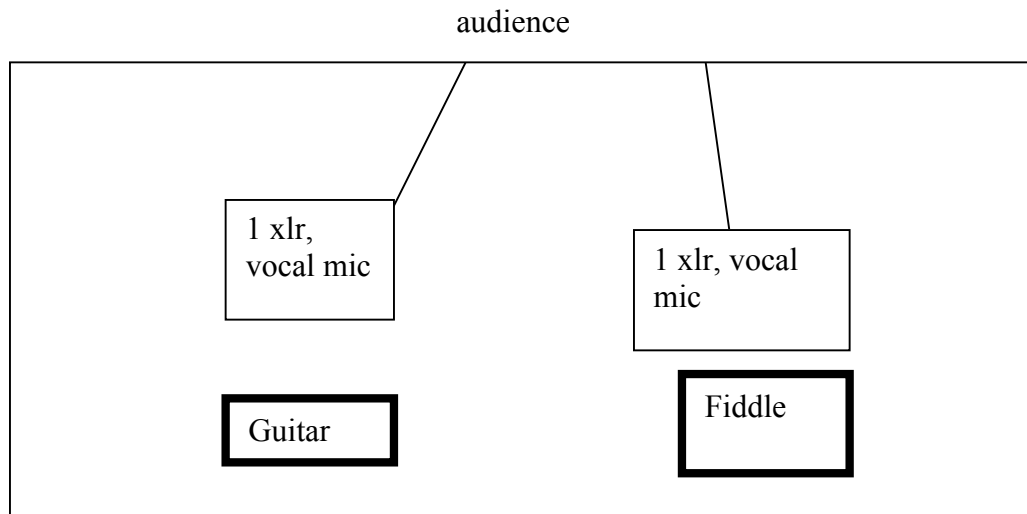

Lissa Schneckenburger, *fiddle & vocals*

311 South Main St, Brattleboro, VT 05301 617-285-6057 lissafiddle@gmail.com www.lissafiddle.com

Tech Rider- Stage Layout/ Sound Requirements

- Adequate and appropriate lighting and power, as needed for musical or electrical equipment in the stage or performance area shall be provided by the client.
- The client is responsible for hiring a sound engineer for the sound check and performance
- The client is responsible for providing the sound system, which will include;
 - Two vocal mics, with stands, and xlr chords
 - Xlr chord (for the fiddle)
 - Near by power source and xlr cable for guitar
 - Two monitors with separate mixes
- The stage area is diagramed below